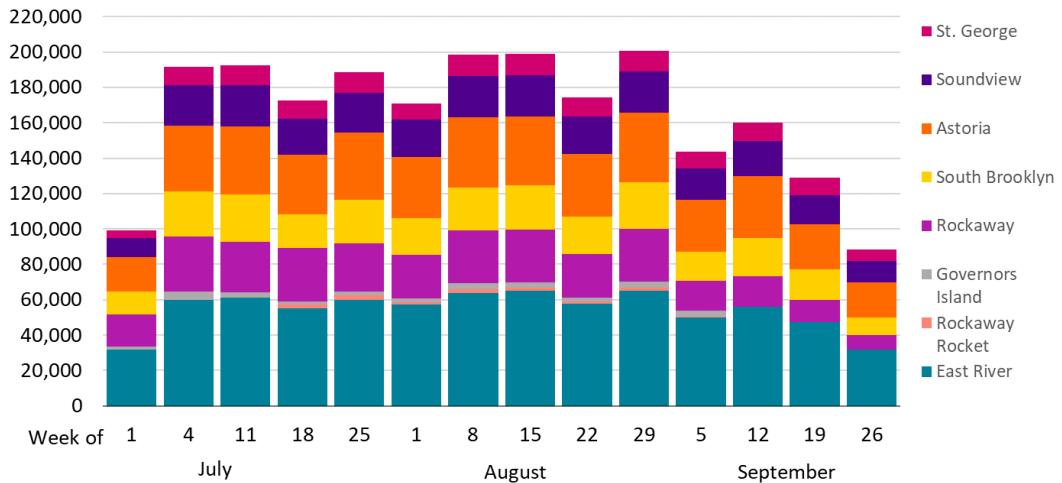

# NYC Ferry QUARTERLY UPDATE

7/1/22 – 9/30/22 | Q3

## Weekly Ridership

### On-time Performance<sup>1</sup>

Route	Trips Arriving On-Time
Astoria	99%
East River	98%
Rockaway	88%
South Brooklyn	98%
Soundview	93%
St. George	97%
<b>SYSTEMWIDE</b>	<b>96%</b>