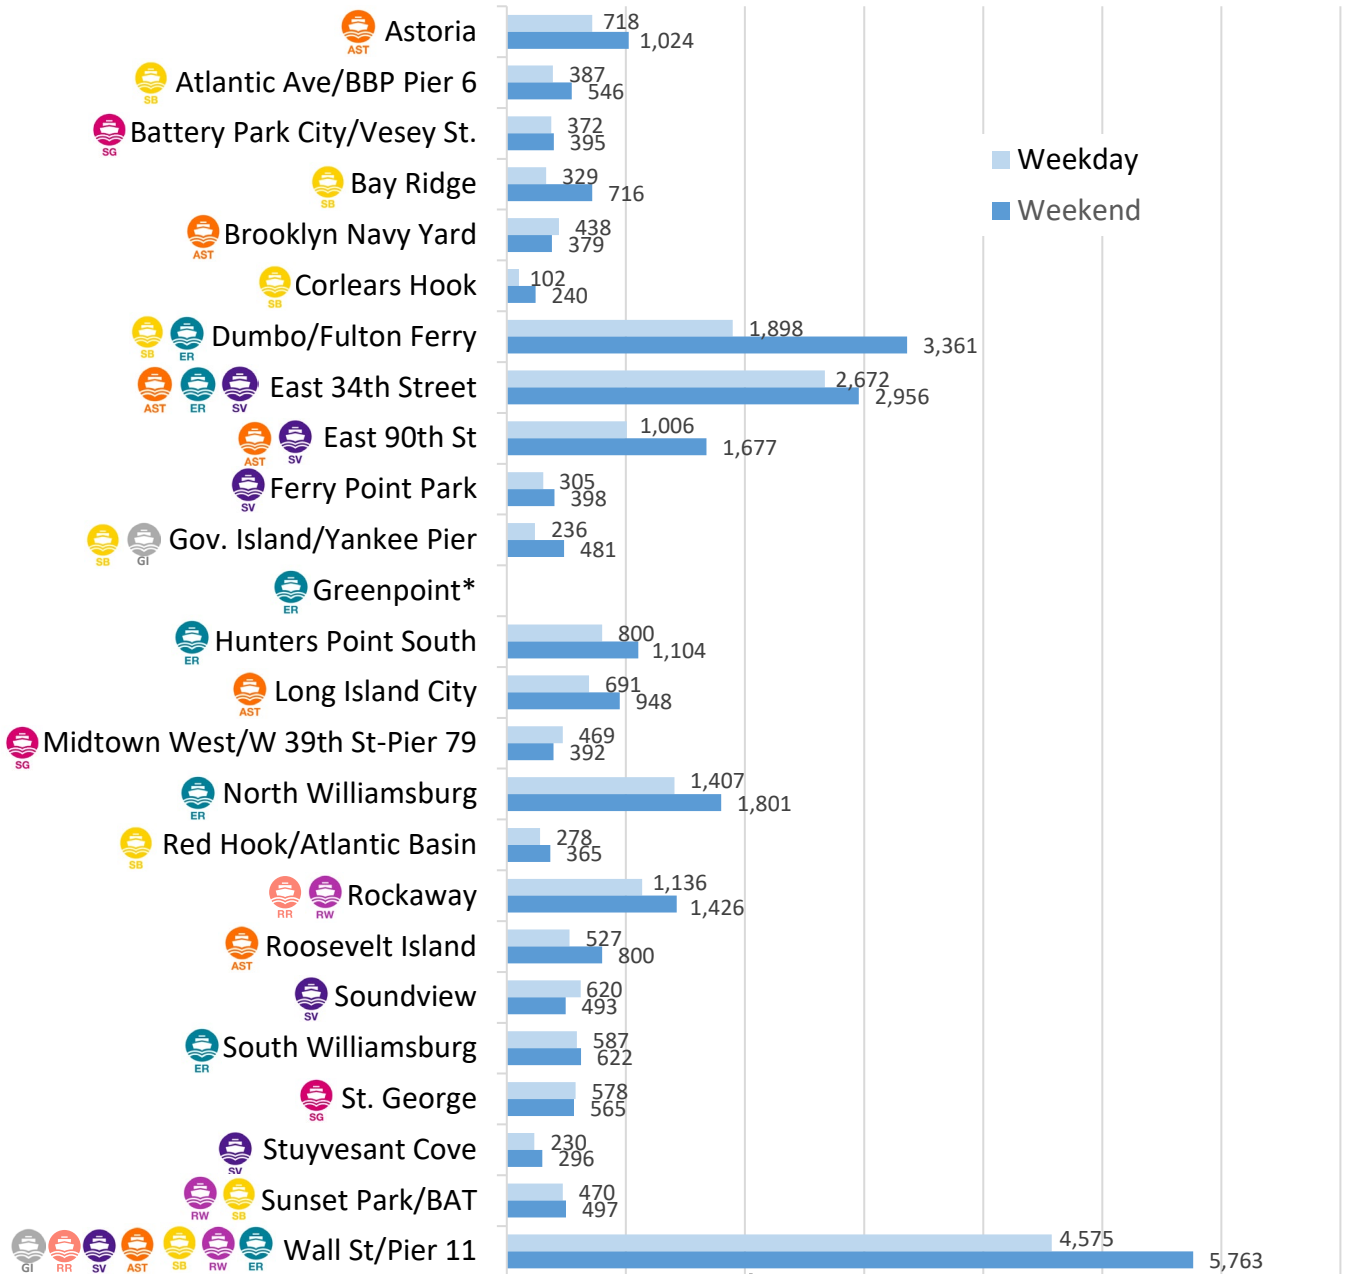

Average Daily Ridership

☰ Highlights

🔔 Service Notes

The Rockaway Rocket pilot launched on 7/23/2022. On 9/12/2022, NYCF's fare policy changed, raising the base fare to $4, introducing a ten-ticket pack, eliminating bike fees, and offering a $1.35 ticket to seniors, people with disabilities, and participants in the Fair Fares NYC program.

The Greenpoint landing remained closed in Q3. The fall schedule went into effect on 9/12/2022. On 8/3-8/4, the SG route was suspended and instead NYCF operated for free between BMB Slip 5 and St. George to supplement the Staten Island Ferry. From 9/13-9/20, UNGA-related river closures impacted AS and ER service.

*On Time Performance is calculated as the percentage of trips that departed no more than 1 minute before and arrive no more than 5 minutes past their scheduled times at each landing. This report does not include delays due to events outside of the control of NYC Ferry, such as vessel traffic, river closures/obstructions, extreme weather conditions, and other U.S. Coast Guard restrictions. When tracking devices are offline, the stops are excluded from the calculation. ²Number of NYCF-branded vessels available for use.